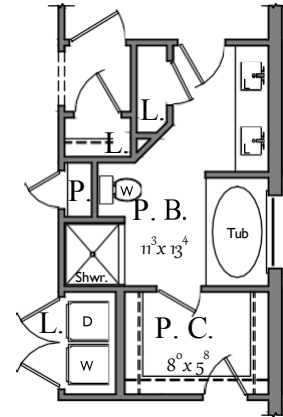

# THE TOWNES AT GROVE HILL

PRIMARY  
BATH OPT. II

PRIMARY  
BATH OPT. I

<b>SUMMARY</b>	
Bedrooms:	2
Bathrooms:	2
Floors:	1
<b>AREA</b>	
Main Level	1,419 sf.
<b>SUMMARY Bed or Bonus</b>	
Bedrooms:	3
Bathrooms:	3
Floors:	2
<b>AREA</b>	
Main Level	1,419 sf.
Bonus Level	439 sf.
Total:	1,858 sf.
<b>DIMENSIONS</b>	
Width:	27'-10"
Depth:	68'-6"

MAIN LEVEL