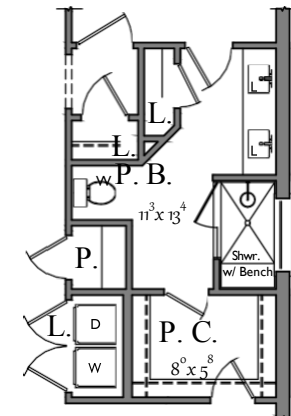

# THE TOWNES AT GROVE HILL

PRIMARY  
BATH OPT. II

PRIMARY  
BATH OPT. I

<b>SUMMARY</b>	
Bedrooms:	2
Bathrooms:	2
Floors:	1
<b>AREA</b>	
Main Level	1,419 sf.
<b>SUMMARY Bed or Bonus</b>	
Bedrooms:	3
Bathrooms:	3
Floors:	2
<b>AREA</b>	
Main Level	1,419 sf.
Bonus Level	439 sf.
Total:	1,858 sf.
<b>DIMENSIONS</b>	
Width:	27'-10"
Depth:	68'-6"

MAIN LEVEL