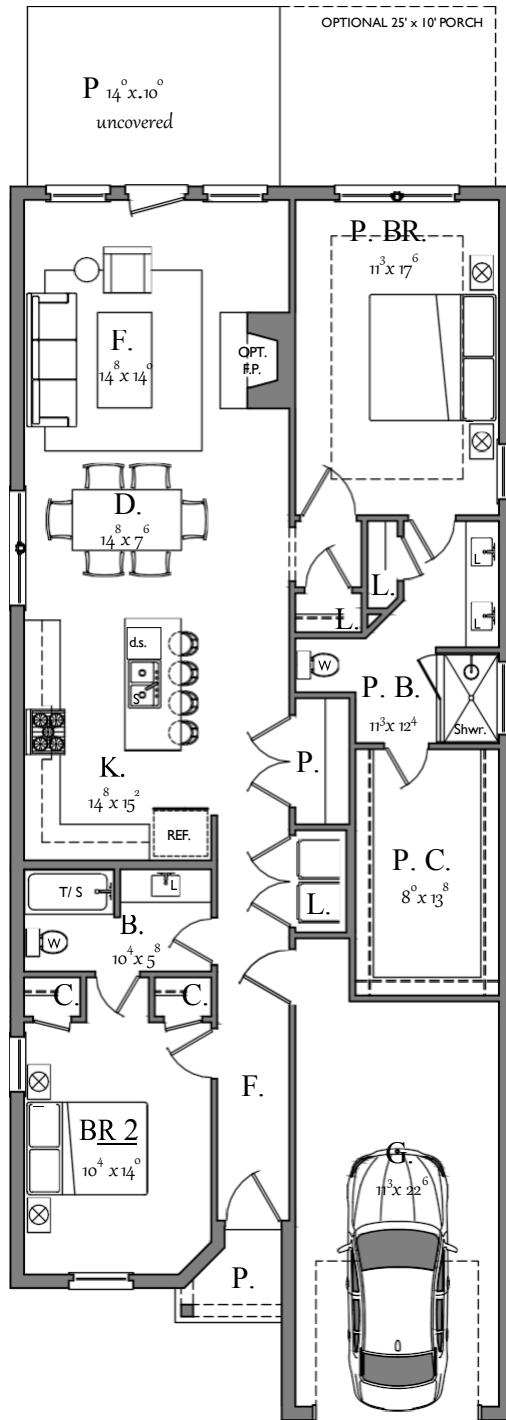

# THE TOWNES AT GROVE HILL

PRIMARY  
BATH OPT. II

PRIMARY  
BATH OPT. I

<b>SUMMARY</b>	
Bedrooms:	2
Bathrooms:	2
Floors:	1
<b>AREA</b>	
Main Level	1,419 sf.
<b>SUMMARY Bed or Bonus</b>	
Bedrooms:	3
Bathrooms:	3
Floors:	2
<b>AREA</b>	
Main Level	1,419 sf.
Bonus Level	439 sf.
Total:	1,858 sf.
<b>DIMENSIONS</b>	
Width:	27'-10"
Depth:	68'-6"

MAIN LEVEL