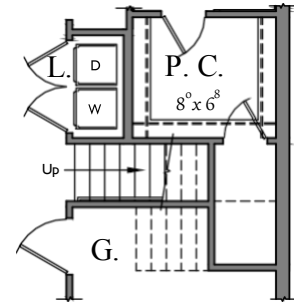

# THE TOWNES AT GROVE HILL

PRIMARY  
BATH OPT. II

PRIMARY  
BATH OPT. I

<b>SUMMARY</b>	
Bedrooms:	2
Bathrooms:	2
Floors:	1
<b>AREA</b>	
Main Level	1,419 sf.
<b>SUMMARY Bed or Bonus</b>	
Bedrooms:	3
Bathrooms:	3
Floors:	2
<b>AREA</b>	
Main Level	1,419 sf.
Bonus Level	439 sf.
Total:	1,858 sf.
<b>DIMENSIONS</b>	
Width:	27'-10"
Depth:	68'-6"

MAIN LEVEL